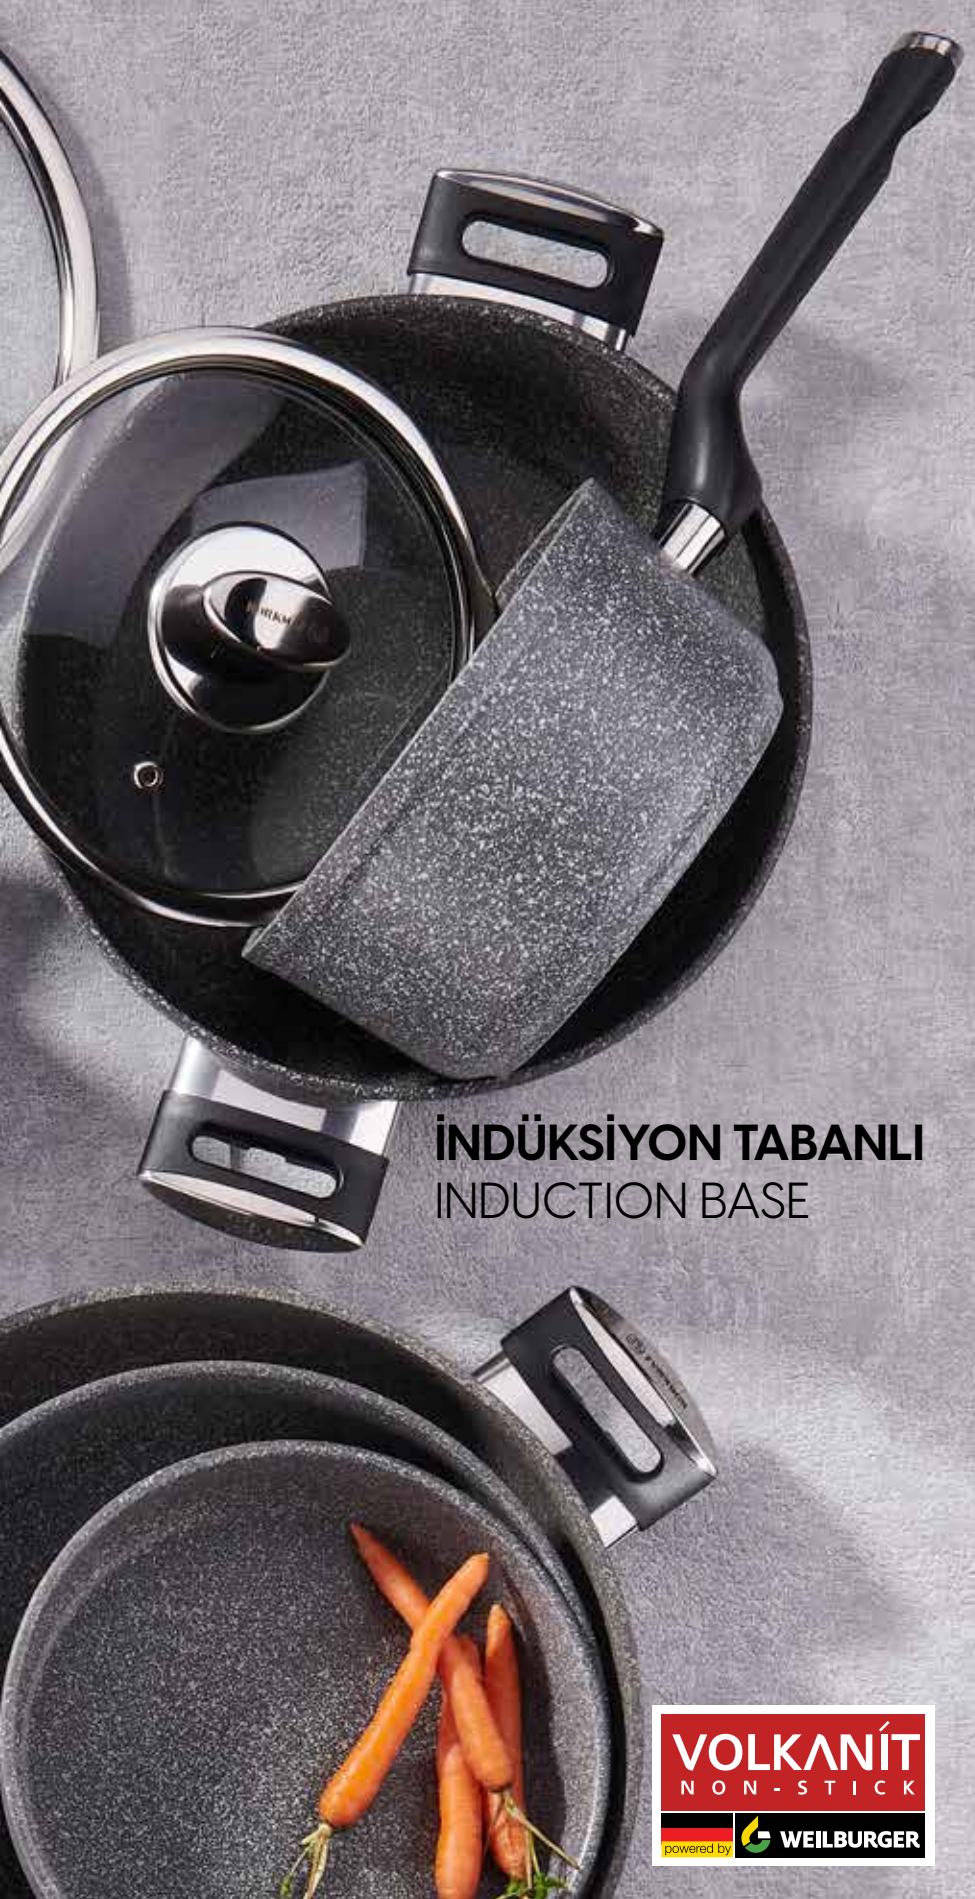

Pratik Tencere & Tavalar

İNDÜKSİYON TABANLI
INDUCTION BASE

VOLKANIT
NON-STICK
powered by **WEILBURGER**

Tencere

A3920 | 20x10,5cm / 3.0lt **₺2.499**